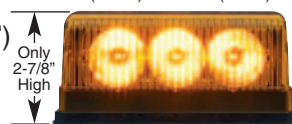

Magnetic-Suction Mount